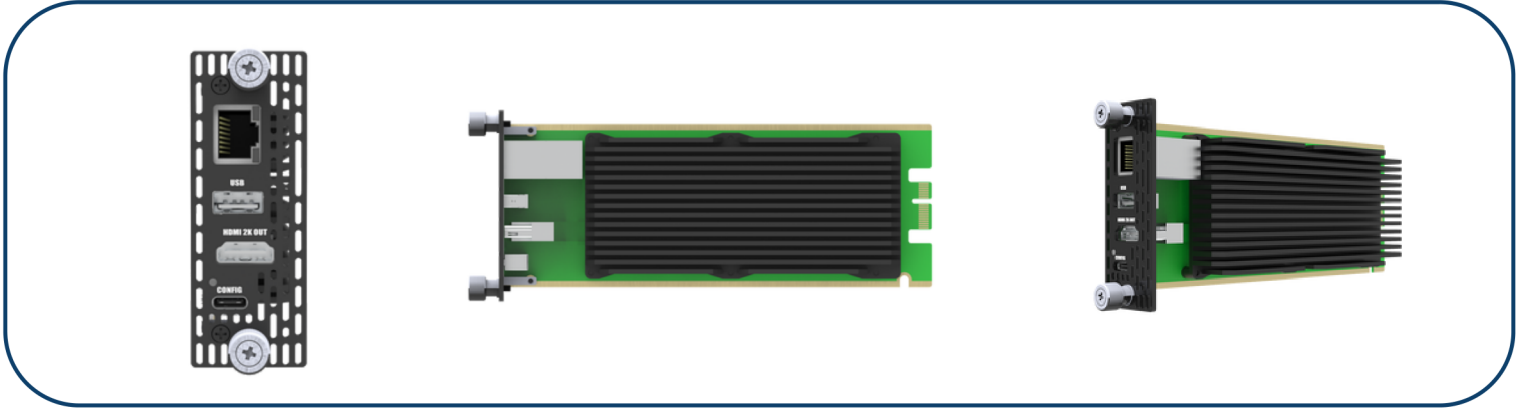

# Pro Convert for NDI to HDMI Module

Part No: B41010000

MSRP: \$425 USD

### Output Features

- Support for up to 4096x2160 60fps HDMI output (integrated up-conversion from HD sources)
- Supports 48KHz 8-channel audio output

### Decoding Features

- Support for decoding up to 2Kp60 NDI streams
- Support for decoding high-bandwidth NDI and NDI HX
- Discover NDI devices across network segments
- Compatible with H.264/H.265 streams in additional protocols including RTSP, HTTP, HLS, RTMP Pull/Push, MPEG-TS over UDP/SRT/RTP and TVU
- Supports NDI 6.0

### Features & Advantages

- Very low latency
- Configure through the touch screen of Magewell Modator chassis, Web GUI or Control Hub
- HTTP-based APIs for custom integration
- Image flip for inverted projector installations and safe area controls
- Automatic output optimization for target display with integrated up/down conversion