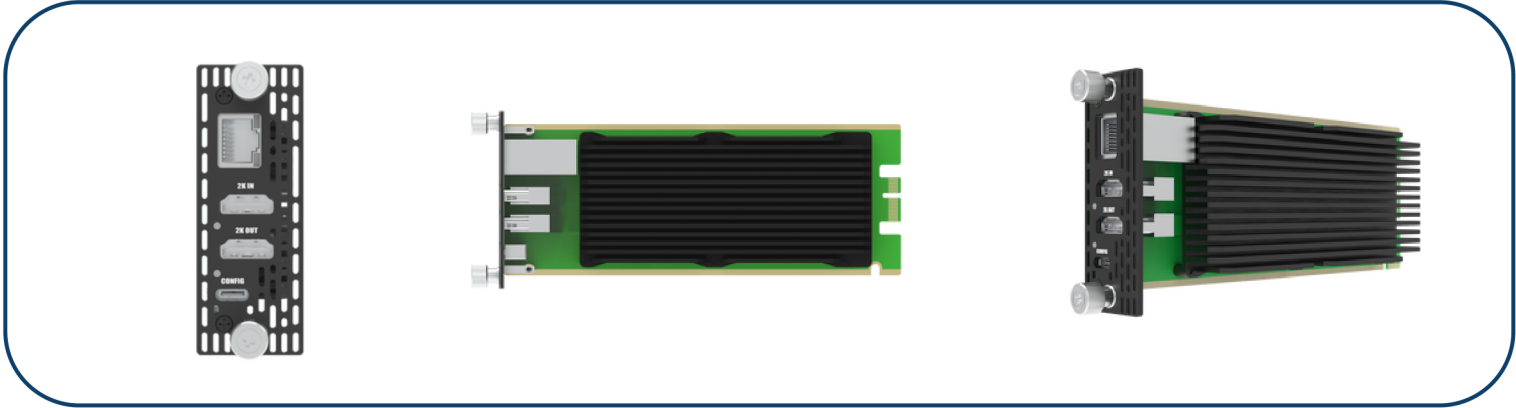

# Pro Convert HDMI Plus Module

Part No: B40210000

MSRP: \$542 USD

### Input & Loop-Through Features

- Support for up to 4096x2160 4:4:4/4:2:2 30fps or 4:2:0 60fps HDMI input and loop-through
- Supports 8-channel HDMI-embedded audio

### NDI® Encoding Features

- Support for up to 2048x2160 120fps 4:2:2 8-bit NDI encoding
- Sends NDI streams across network segments
- Encodes 8-channel NDI-embedded audio
- Supports NDI 6.0